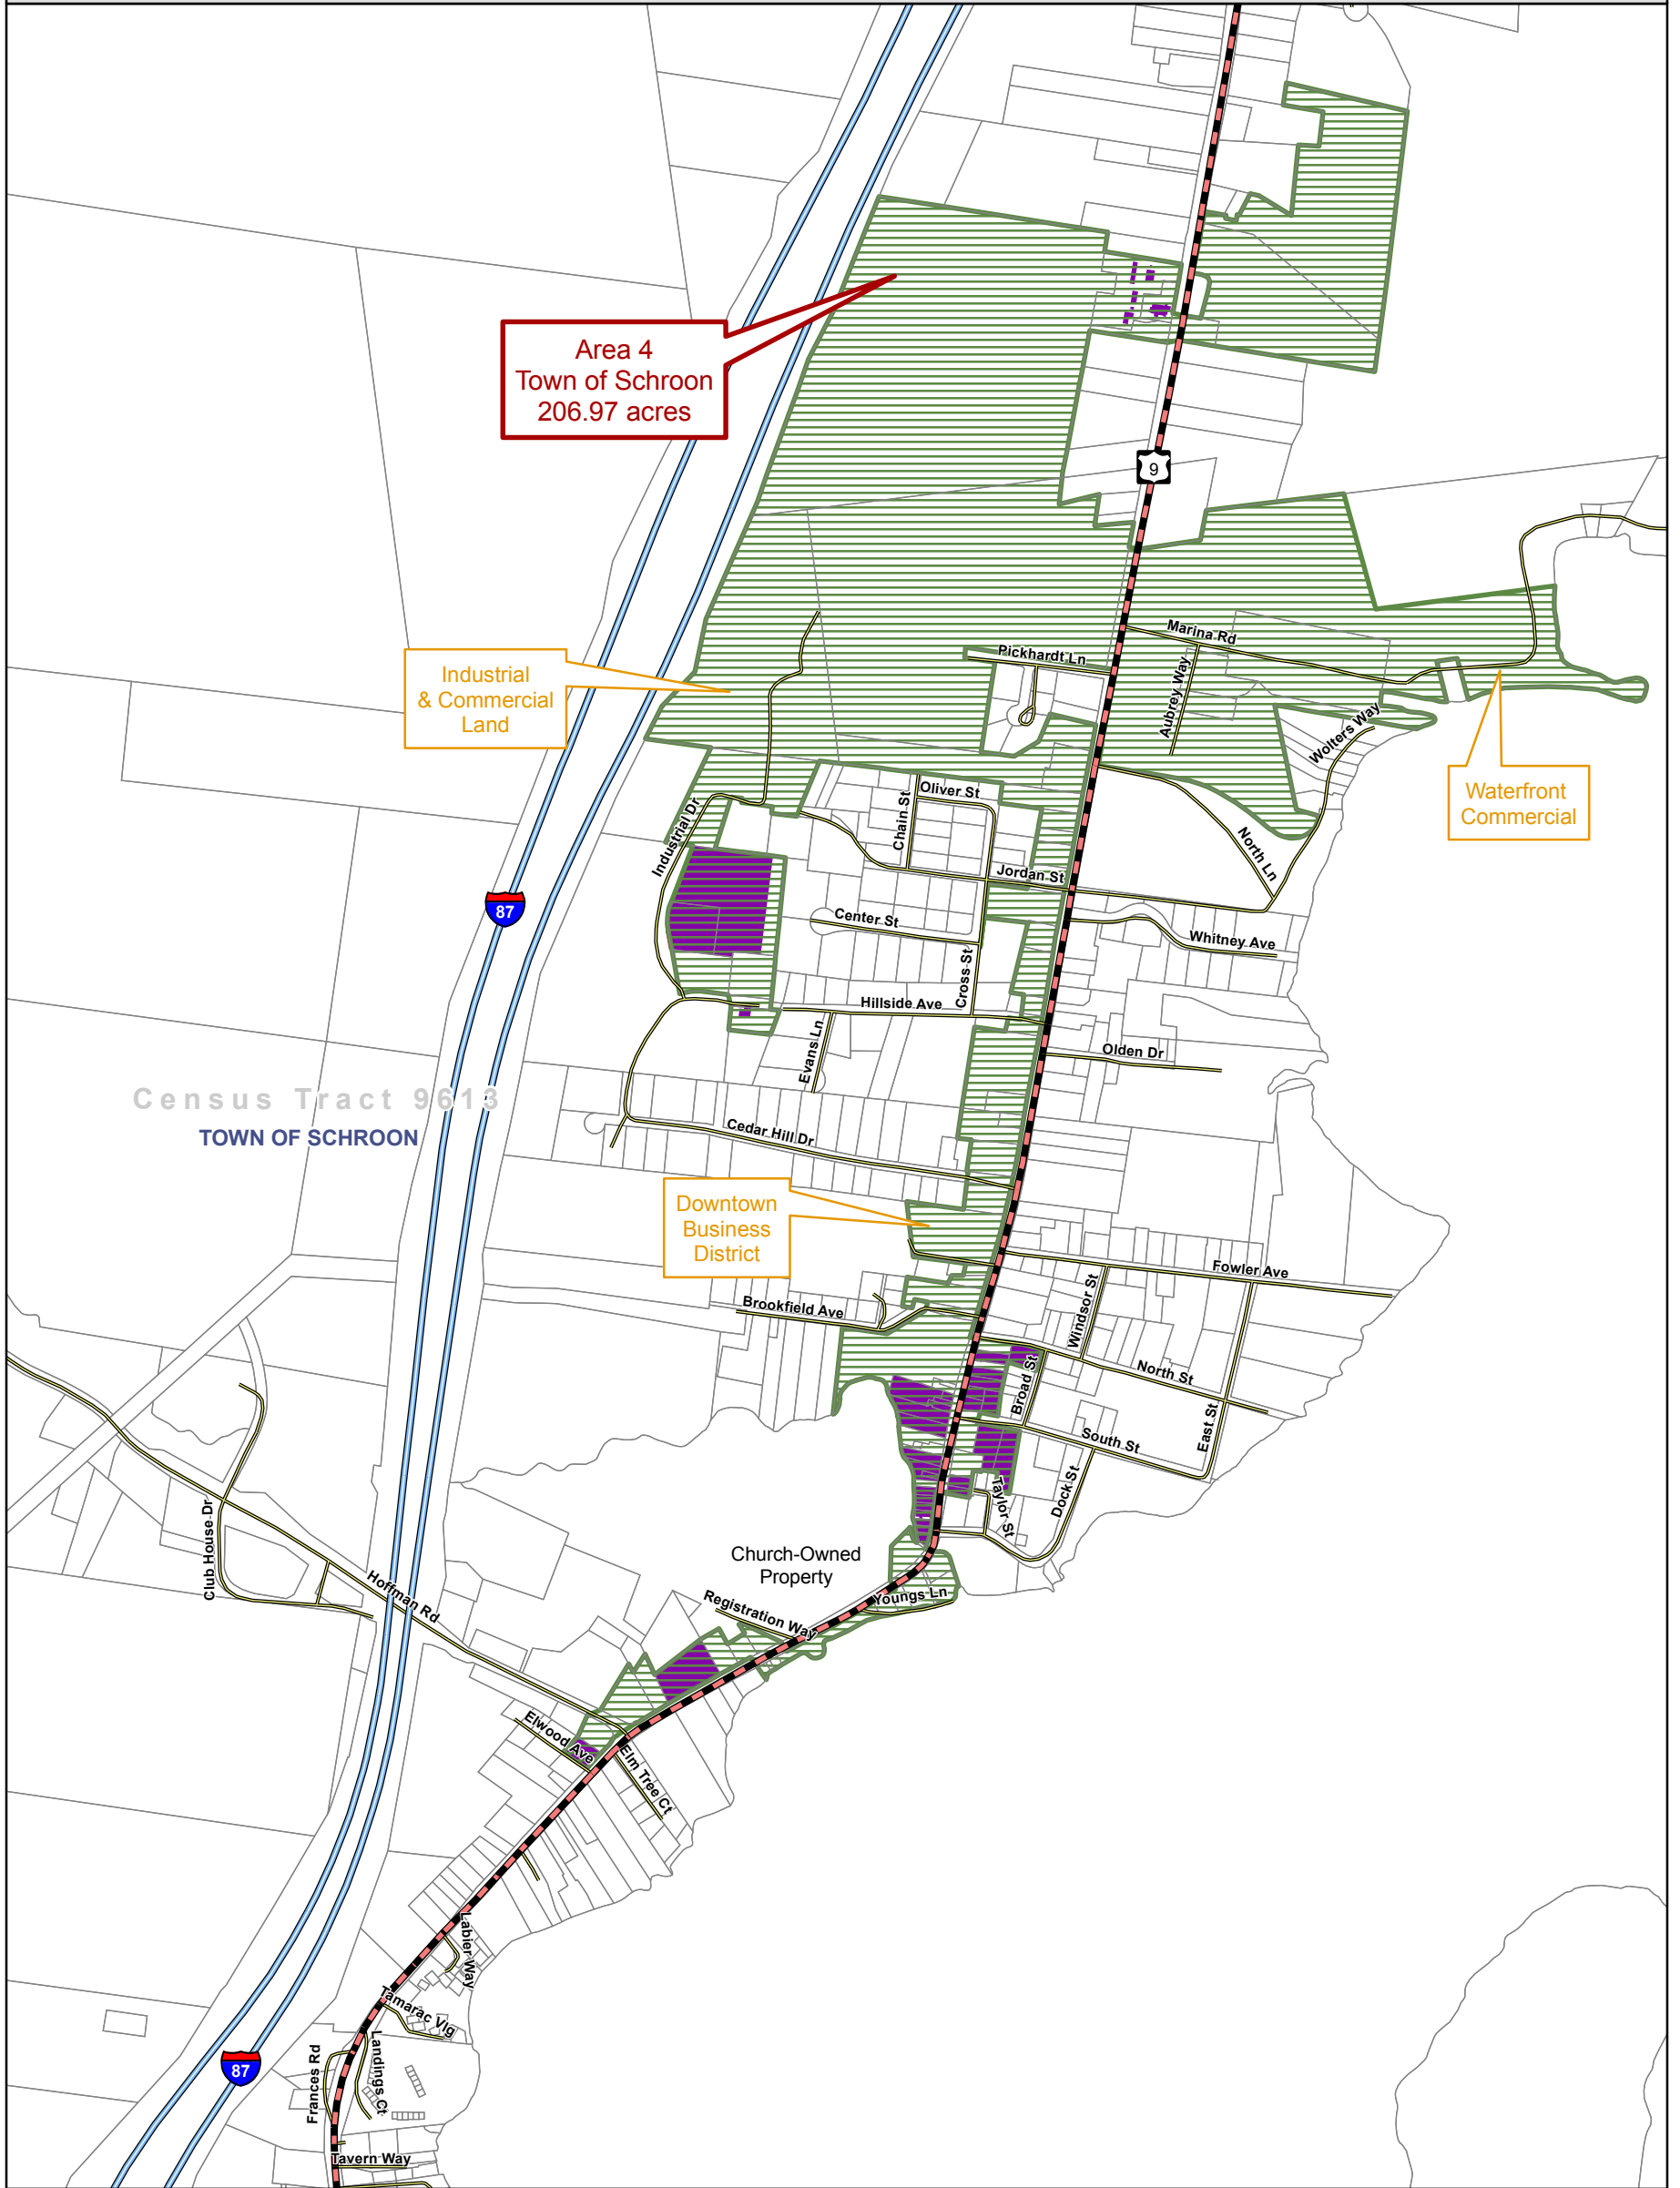

ESSEX COUNTY EMPIRE ZONE 2006

Area 4: Schroon

- Grandfathered Businesses
- 2000 Census Tract Boundaries
- New Zone
- Villages
- Current Empire Zone
- Towns
- Areas No Longer in Zone