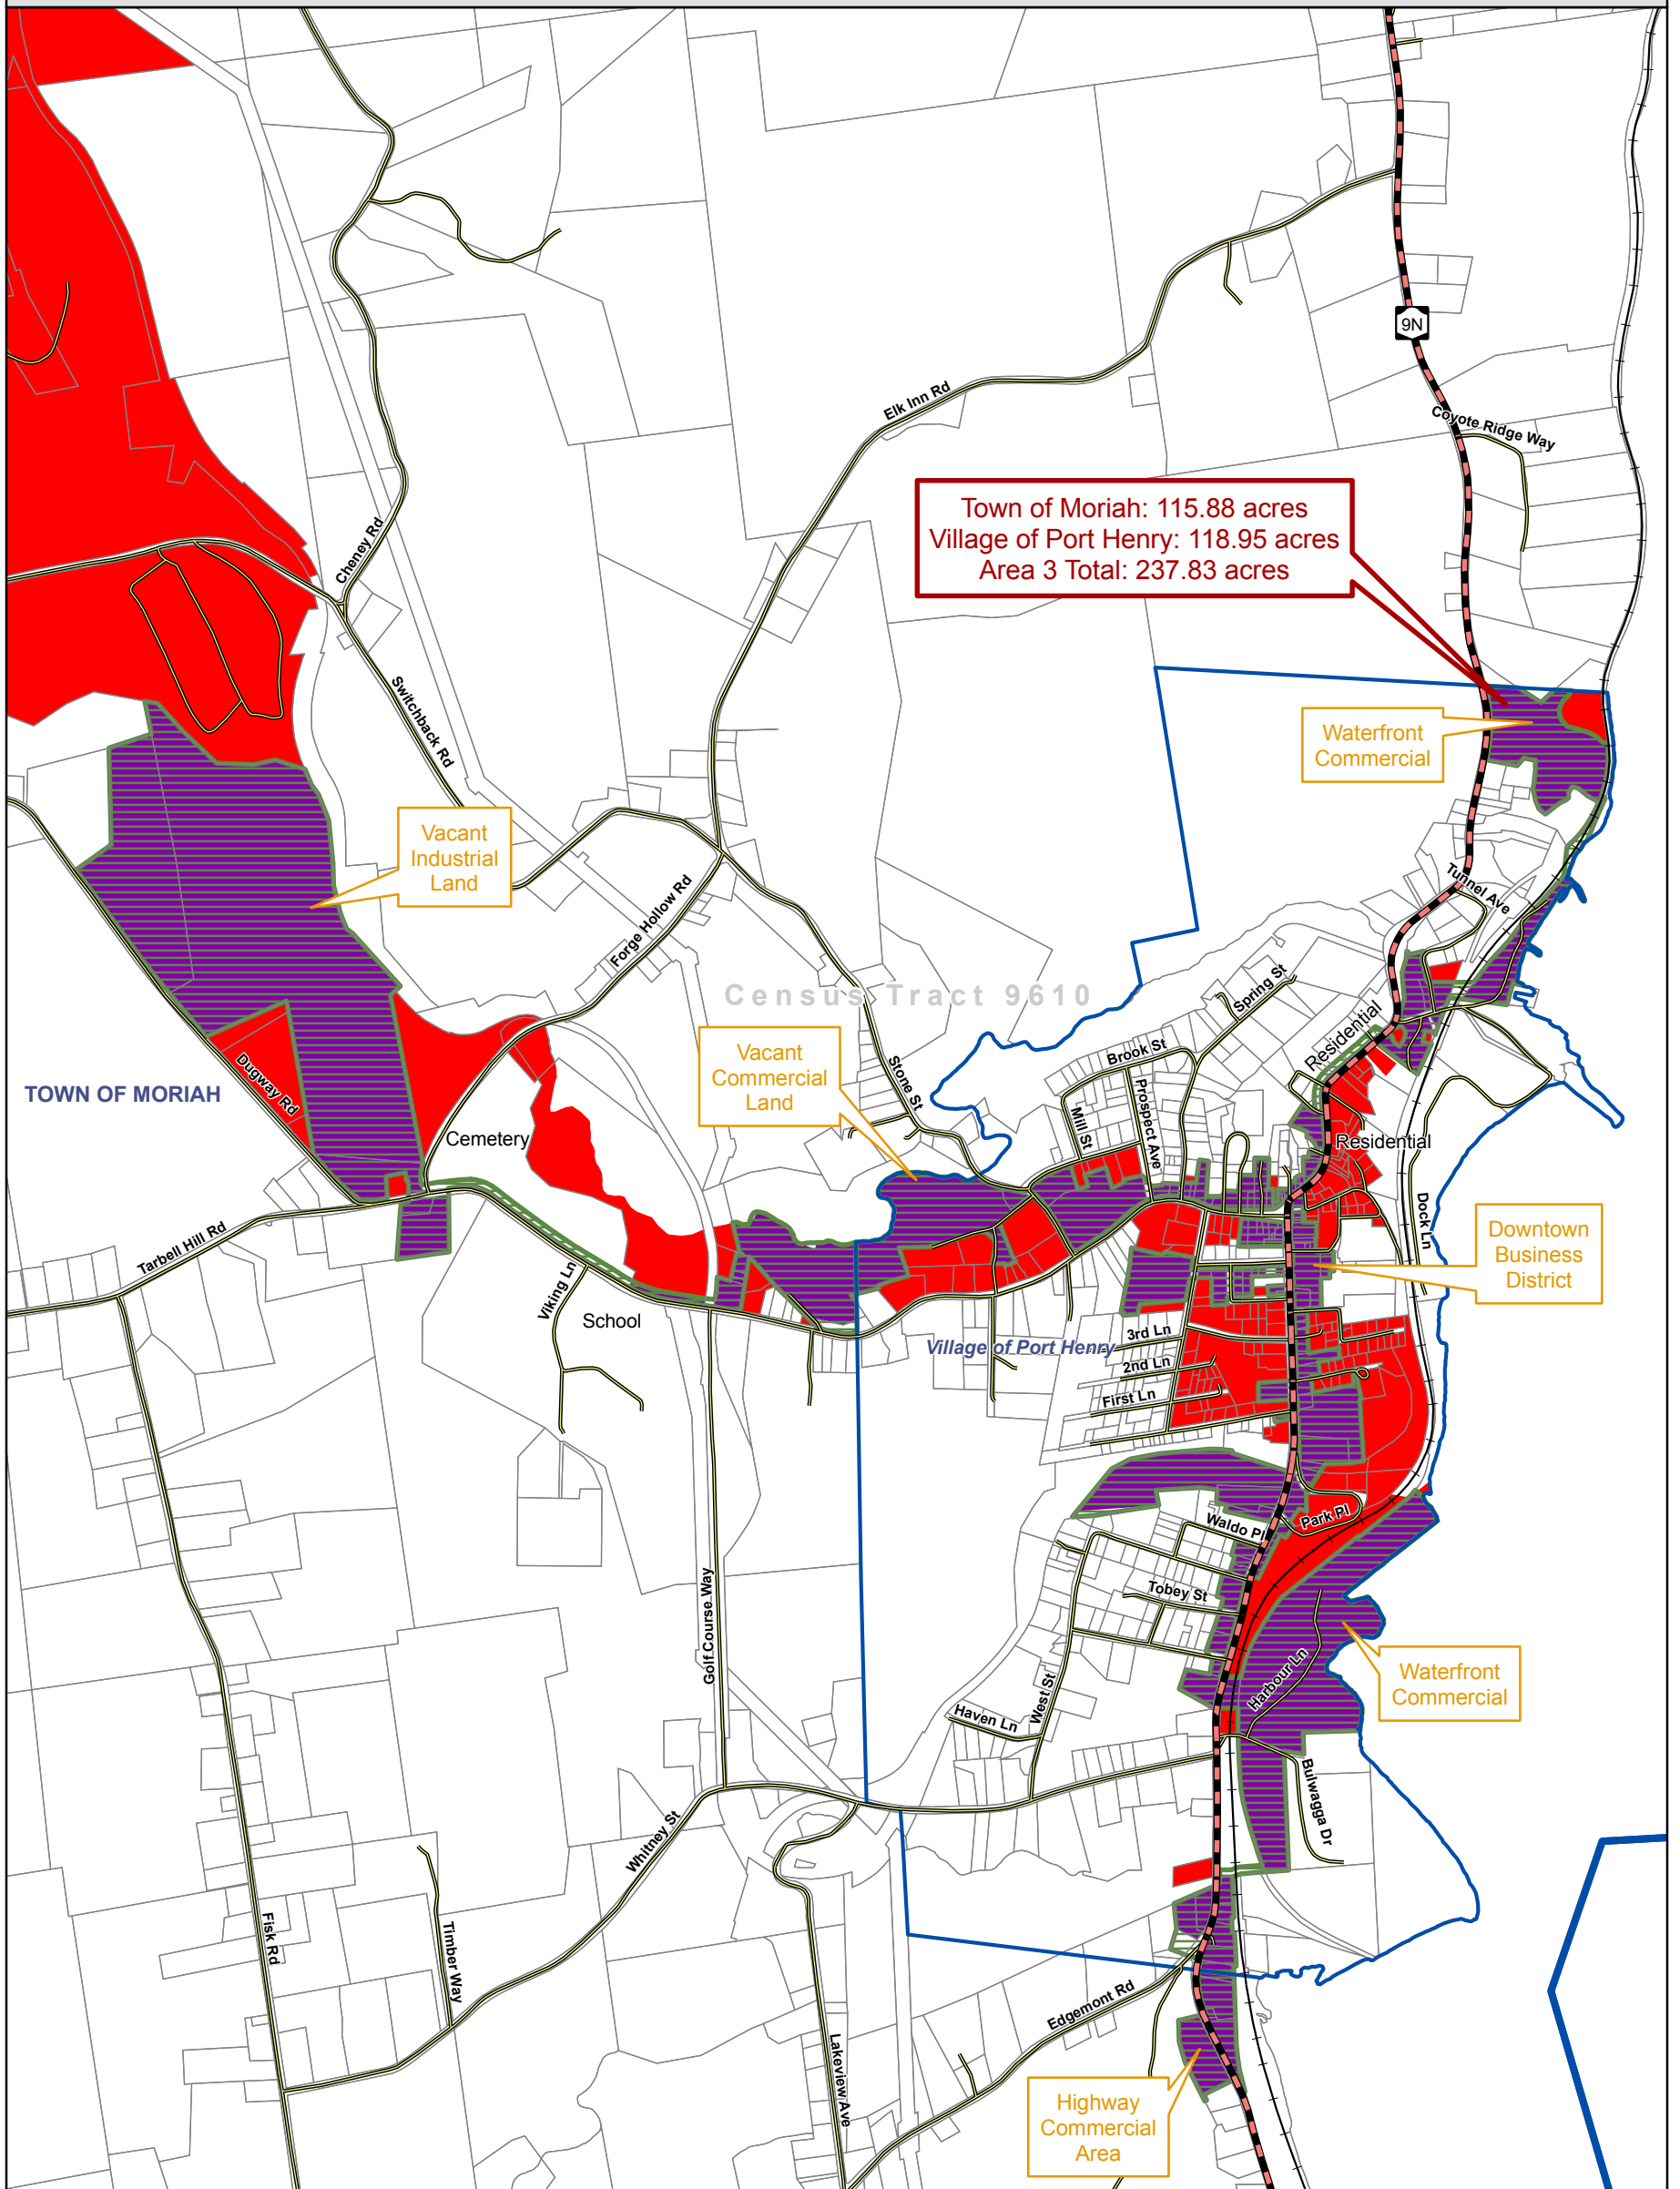

ESSEX COUNTY EMPIRE ZONE 2006

Area 3: Moriah - Port Henry

- Grandfathered Businesses
- ▨ New Zone
- Current Empire Zone
- Areas No Longer in Zone
- ▭ 2000 Census Tract Boundaries
- ▭ Villages
- ▭ Towns