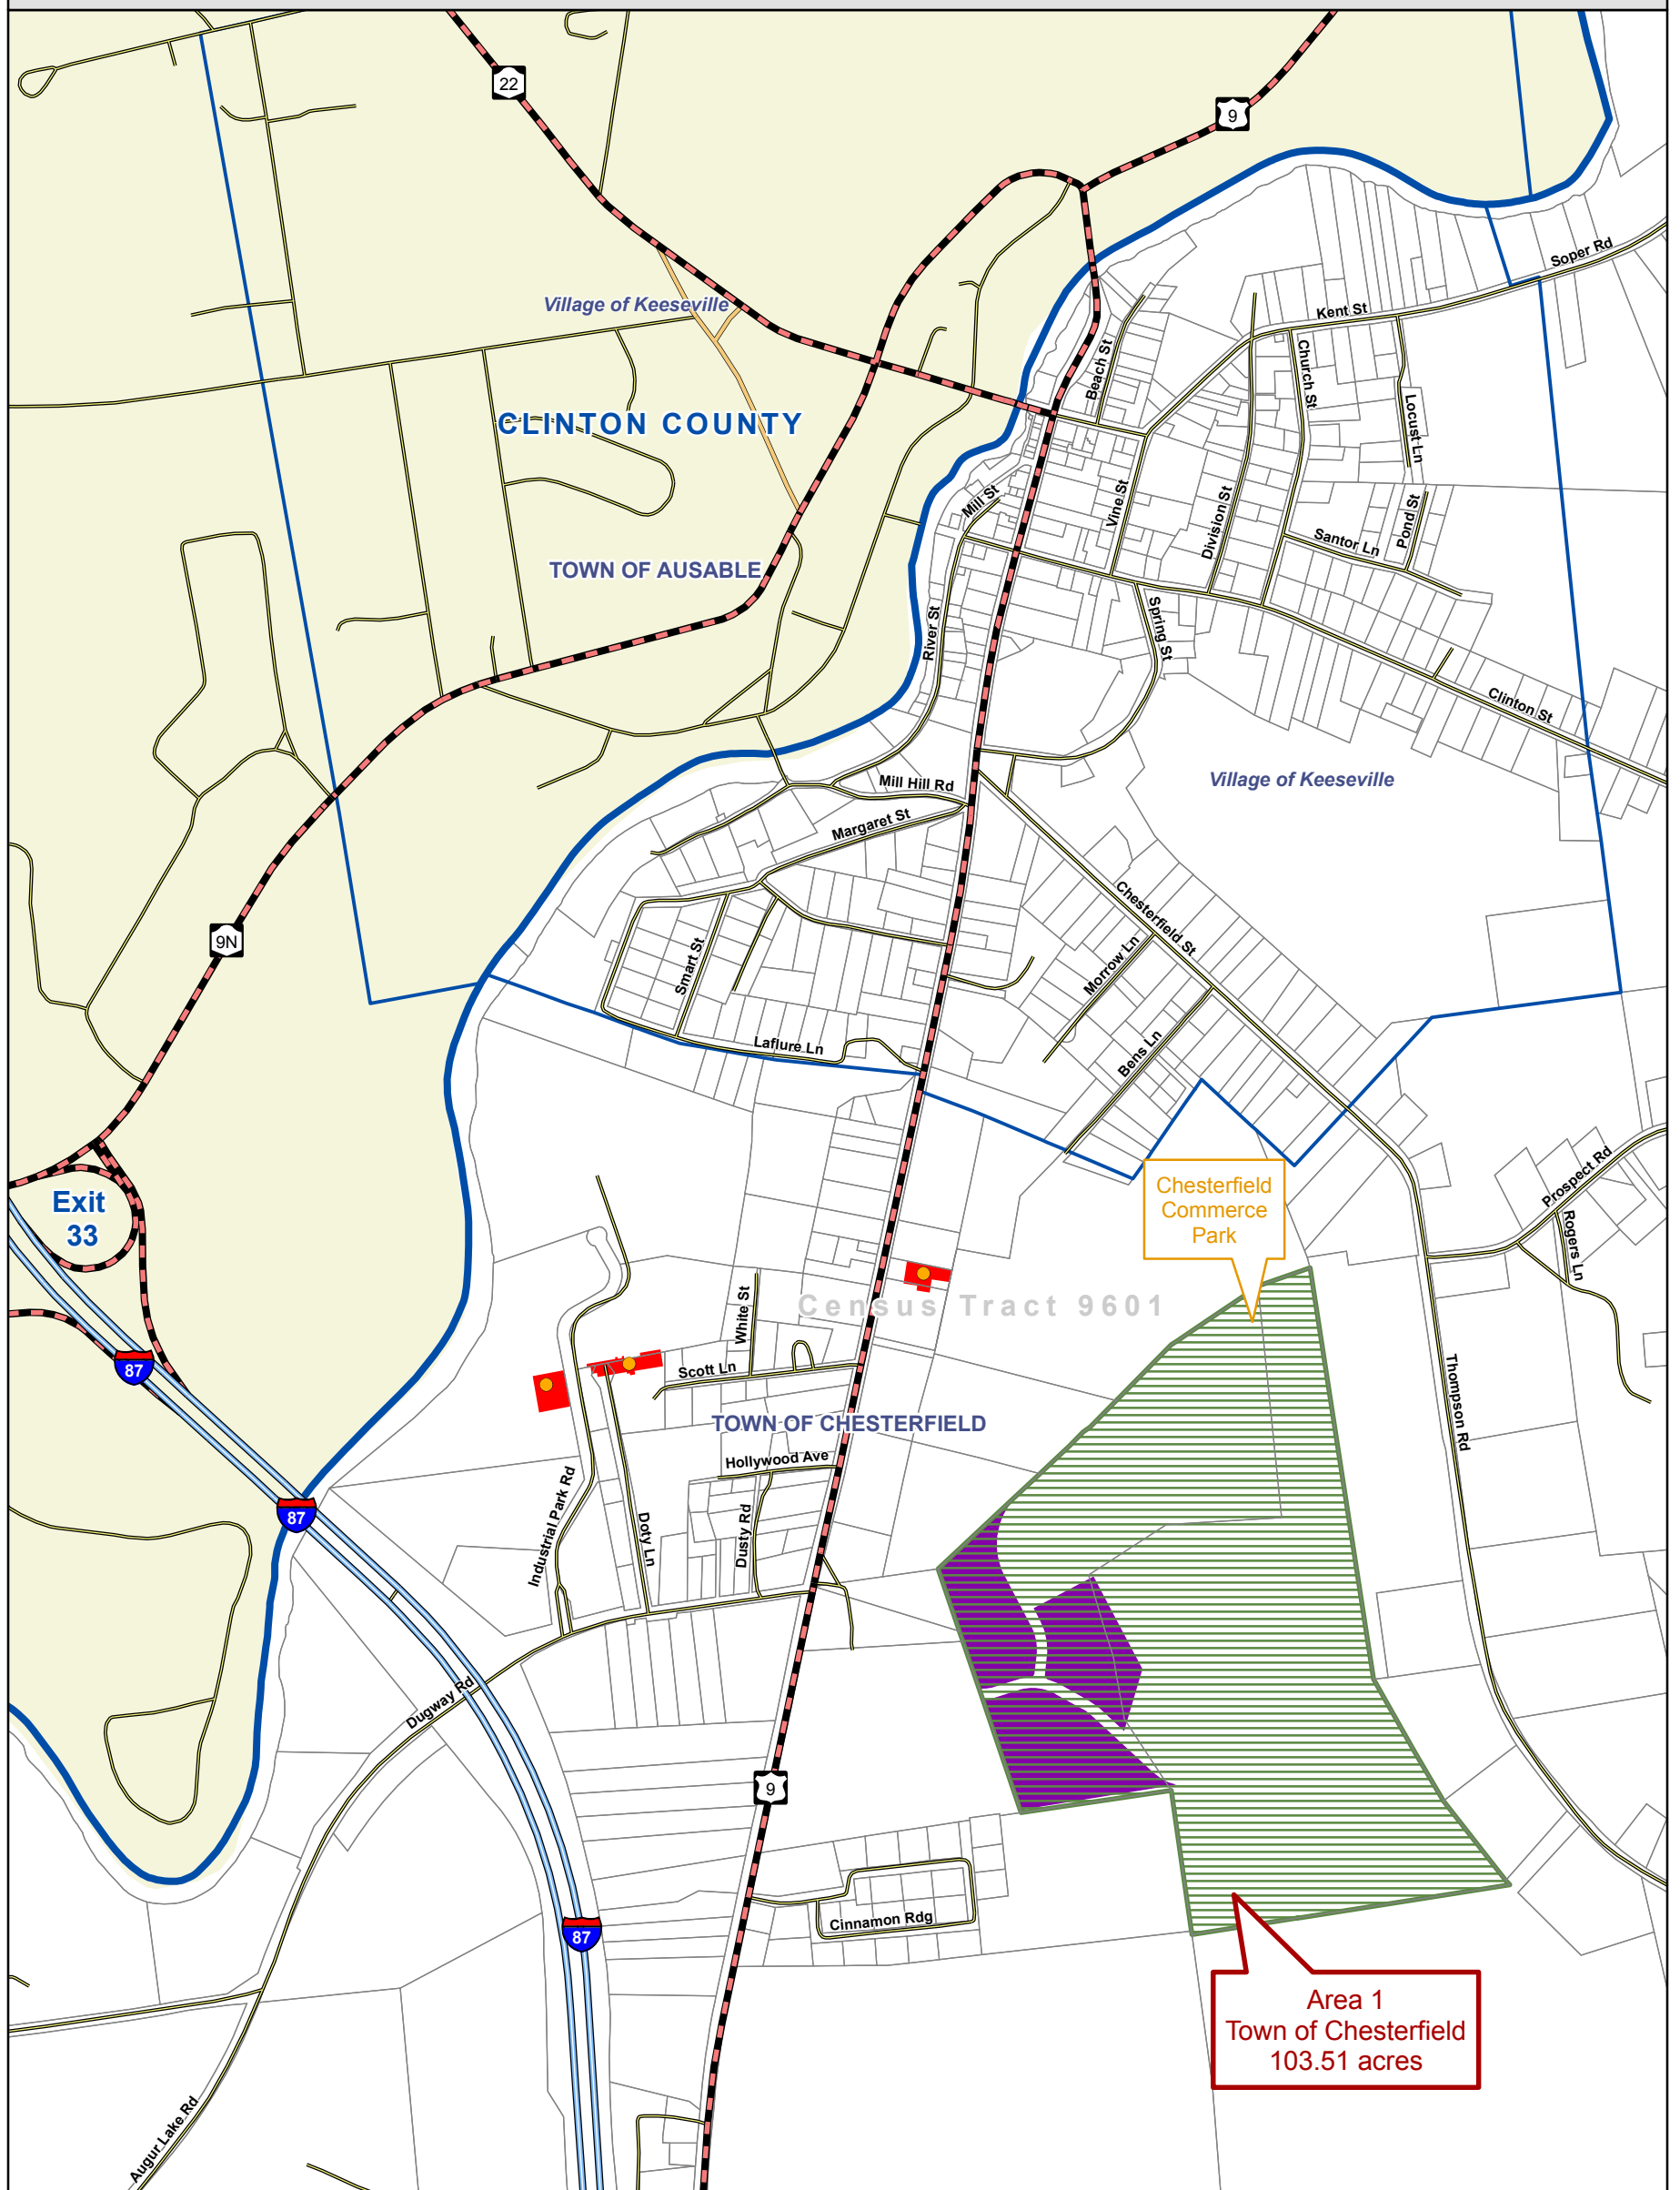

# ESSEX COUNTY EMPIRE ZONE 2006

## Area 1: Chesterfield

- Grandfathered Businesses
- New Zone
- Current Empire Zone
- Areas No Longer in Zone
- 2000 Census Tract Boundaries
- Villages
- Towns